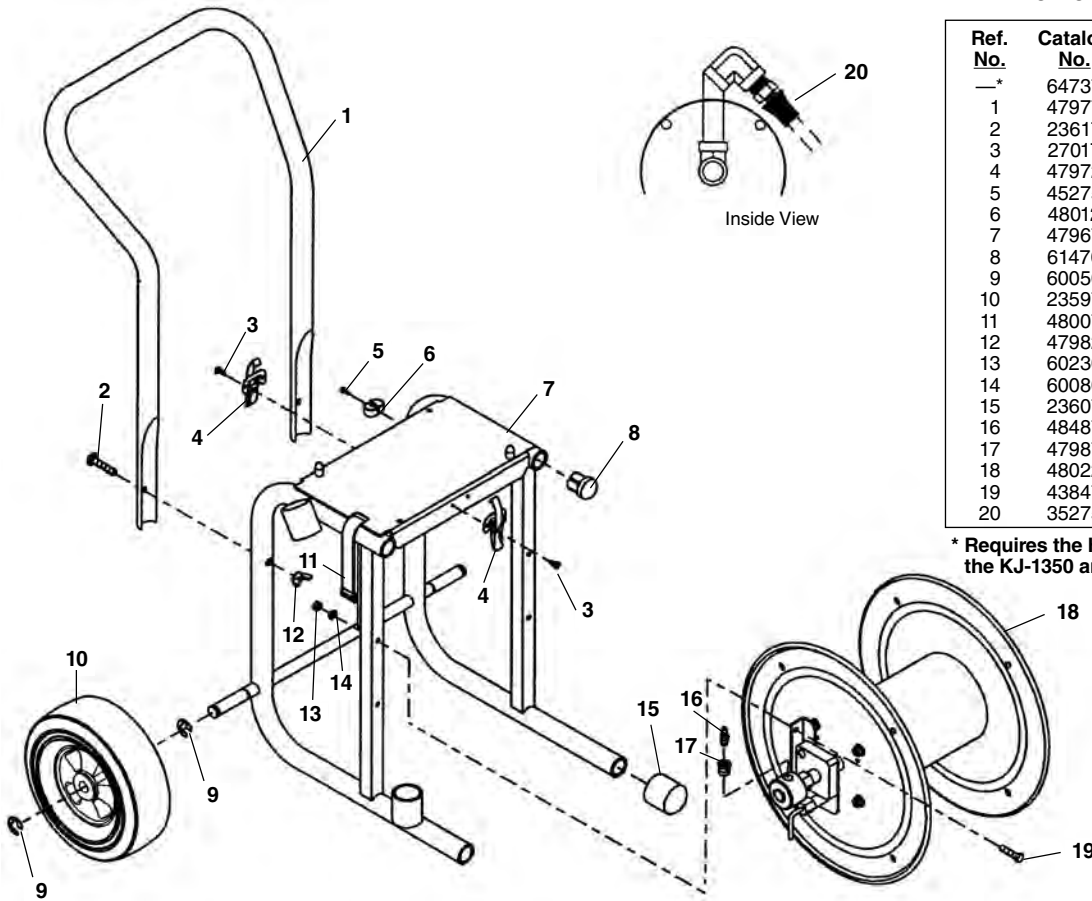

## Reel Components

Ref. No.	Catalog No.	Description
—	48022	Hose Reel COMPLETE
1	67677	Reel Lock
2	67682	Lock Nut
3	67687	Sleeve
4	67692	Reducer Bushing, $\frac{1}{2}$ " - $\frac{1}{4}$ " NPT M
5	67697	Swivel Connector
6	67702	Service Kit, Swivel
7	85910	Hex Screw, $\frac{5}{16}$ " - 18 x 1" (2)
8	67707	Bearing Block, Plain
9	67712	Bracket, Lock Side
10	75110	Hex Nut, $\frac{5}{16}$ " - 18 (2)
11	67717	Spacer (2)
12	67727	Bracket, Plain
13	67732	Knob, Drag Brake
14	67737	Crank
15	67742	Bearing Block, Drag
16	67747	Hex Screw, $\frac{5}{16}$ " - 18 x $3\frac{1}{2}$ "

## H-5 Hose Reel Assembly

**NOTE: Order parts by Catalog Number Only.  
DO NOT order by Reference Number.**

Ref. No.	Catalog No.	Description
—	62882	H-5 Hose Reel Assembly
1	37962	Rubber Foot
2	64022	Frame, Hose Reel
3	89870	Hex Screw, $\frac{5}{16}$ " - 18 x $1\frac{3}{4}$ "
4	75110	Hex Lock Nut, $\frac{5}{16}$ " - 18
5	64032	Hex Nipple, $\frac{1}{4}$ "
6	64027	Hose Reel COMPLETE
7	47987	Reducer Bushing, $\frac{3}{8}$ M x $\frac{1}{4}$ F
8	48487	Quick Connect, Male

Cart with Hose Reel

NOTE: Order parts by Catalog Number Only.  
DO NOT order by Reference Number.

Ref. No.	Catalog No.	Description
—*	64737	H-30 Cart with Hose Reel
1	47977	Cart Handle
2	23617	Carriage Bolt, 3/8" - 16 x 2" (2)
3	27017	Screw, #12 - 24 x 5/8" (4)
4	47972	Latch (2)
5	45275	Screw, #10 - 24 x 1/2"
6	48012	Spring Clip
7	47967	Frame Weldment
8	61470	Rubber Plug
9	60050	Retaining Ring (4)
10	23597	Wheel (2)
11	48007	Cinch Strap
12	47982	Wing Nut, 3/8" (2)
13	60230	Hex Nut, 5/16" (4)
14	60080	Lock Washer 3/16" (4)
15	23607	End Cap (2)
16	48487	Quick Connect, Male 1/4" NPT
17	47987	Reducer Bushing, 3/8" - 1/4" NPT F
18	48022	Hose Reel Complete
19	43847	Hex Screw, 5/16" - 18 x 1 1/2" (4)
20	35275	Spring