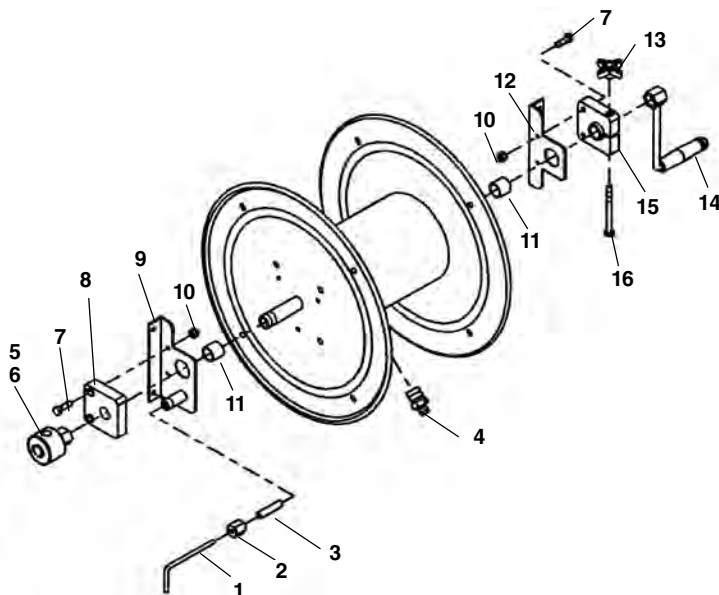

## H-5 Hose Reel Assembly

**NOTE: Order parts by Catalog Number Only.  
DO NOT order by Reference Number.**

Ref. No.	Catalog No.	Description
—	62882	H-5 Hose Reel Assembly
1	37962	Rubber Foot
2	64022	Frame, Hose Reel
3	89870	Hex Screw, $\frac{5}{16}$ " - 18 x $1\frac{3}{4}$ "
4	75110	Hex Lock Nut, $\frac{5}{16}$ " - 18
5	64032	Hex Nipple, $\frac{1}{4}$ "
6	64027	Hose Reel COMPLETE
7	47987	Reducer Bushing, $\frac{3}{8}$ M x $\frac{1}{4}$ F
8	48487	Quick Connect, Male

Cart with Hose Reel

NOTE: Order parts by Catalog Number Only.  
DO NOT order by Reference Number.

Ref. No.	Catalog No.	Description
—*	64737	H-30 Cart with Hose Reel
1	47977	Cart Handle
2	23617	Carriage Bolt, 3/8" - 16 x 2" (2)
3	27017	Screw, #12 - 24 x 5/8" (4)
4	47972	Latch (2)
5	45275	Screw, #10 - 24 x 1/2"
6	48012	Spring Clip
7	47967	Frame Weldment
8	61470	Rubber Plug
9	60050	Retaining Ring (4)
10	23597	Wheel (2)
11	48007	Cinch Strap
12	47982	Wing Nut, 3/8" (2)
13	60230	Hex Nut, 5/16" (4)
14	60080	Lock Washer 3/16" (4)
15	23607	End Cap (2)
16	48487	Quick Connect, Male 1/4" NPT
17	47987	Reducer Bushing, 3/8" - 1/4" NPT F
18	48022	Hose Reel Complete
19	43847	Hex Screw, 5/16" - 18 x 1 1/2" (4)
20	35275	Spring

\* Requires the H-30A Adapter Kit, #62892, to mount the KJ-1350 and KJ-1750 Export Jettors.

Reel Components

Ref. No.	Catalog No.	Description
—	48022	Hose Reel COMPLETE
1	67677	Reel Lock
2	67682	Lock Nut
3	67687	Sleeve
4	67692	Reducer Bushing, 1/2" - 1/4" NPT M
5	67697	Swivel Connector
6	67702	Service Kit, Swivel
7	85910	Hex Screw, 5/16" - 18 x 1" (2)
8	67707	Bearing Block, Plain
9	67712	Bracket, Lock Side
10	75110	Hex Nut, 5/16" - 18 (2)
11	67717	Spacer (2)
12	67727	Bracket, Plain
13	67732	Knob, Drag Brake
14	67737	Crank
15	67742	Bearing Block, Drag
16	67747	Hex Screw, 5/16" - 18 x 3 1/2"