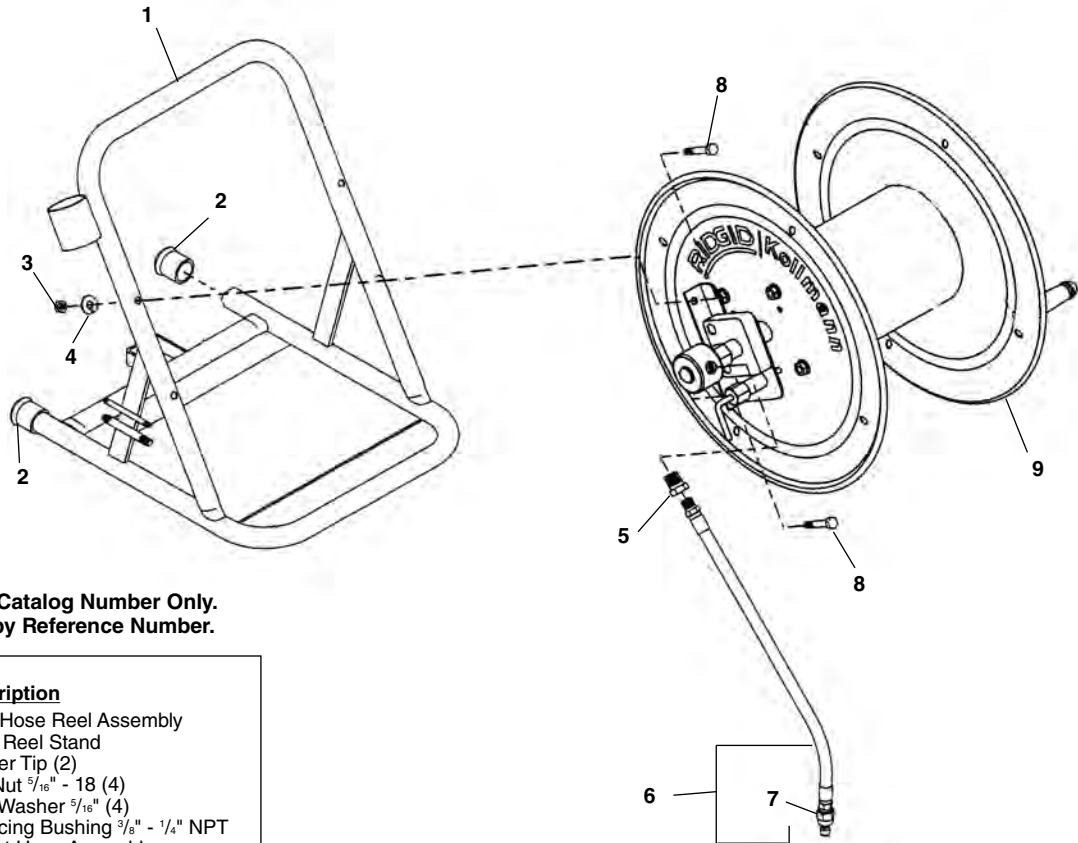

### H-38 Reel Assembly

**NOTE: Order parts by Catalog Number Only.  
DO NOT order by Reference Number.**

Ref. No.	Catalog No.	Description
—	64862	H-38 Hose Reel Assembly
1	66022	Hose Reel Stand
2	37962	Rubber Tip (2)
3	60230	Hex Nut $\frac{5}{16}$ " - 18 (4)
4	60080	Lock Washer $\frac{5}{16}$ " (4)
5	48152	Reducing Bushing $\frac{3}{8}$ " - $\frac{1}{4}$ " NPT
6	66047	Output Hose Assembly
7	48002	Quick Connect - Male
8	43847	Hex Screw $\frac{5}{16}$ " - 18 x $1\frac{1}{2}$ " (4)
9	48022	Hose Reel
10	35275	Spring

### Reel Components

Ref. No.	Catalog No.	Description
—	48022	Hose Reel COMPLETE
1	67677	Reel Lock
2	67682	Lock Nut
3	67687	Sleeve
4	67692	Reducer Bushing, $\frac{1}{2}$ " - $\frac{1}{4}$ " NPT M
5	67697	Swivel Connector
6	67702	Service Kit, Swivel
7	85910	Hex Screw, $\frac{5}{16}$ " - 18 x 1" (2)
8	67707	Bearing Block, Plain
9	67712	Bracket, Lock Side
10	75110	Hex Nut, $\frac{5}{16}$ " - 18 (2)
11	67717	Spacer (2)
12	67727	Bracket, Plain
13	67732	Knob, Drag Brake
14	67737	Crank
15	67742	Bearing Block, Drag
16	67747	Hex Screw, $\frac{5}{16}$ " - 18 x $3\frac{1}{2}$ "

## H-38 Reel Assembly

**NOTE: Order parts by Catalog Number Only.  
DO NOT order by Reference Number.**

Ref. No.	Catalog No.	Description
—	64862	H-38 Hose Reel Assembly
1	66022	Hose Reel Stand
2	37962	Rubber Tip (2)
3	60230	Hex Nut $\frac{5}{16}$ " - 18 (4)
4	60080	Lock Washer $\frac{5}{16}$ " (4)
5	47987	Reducing Bushing $\frac{3}{8}$ " - $\frac{1}{4}$ " NPT
6	66047	Output Hose Assembly
7	48002	Quick Connect - Male
8	43847	Hex Screw $\frac{5}{16}$ " - 18 x $1\frac{1}{2}$ " (4)
9	48022	Hose Reel
10	35275	Spring