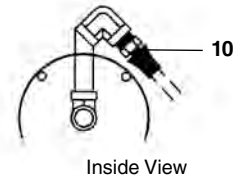

H-38 Reel Assembly

**NOTE: Order parts by Catalog Number Only.
DO NOT order by Reference Number.**

Ref. No.	Catalog No.	Description
—	64862	H-38 Hose Reel Assembly
1	66022	Hose Reel Stand
2	37962	Rubber Tip (2)
3	60230	Hex Nut $\frac{5}{16}$" - 18 (4)
4	60080	Lock Washer $\frac{5}{16}$" (4)
5	47987	Reducing Bushing $\frac{3}{8}$" - $\frac{1}{4}$" NPT
6	66047	Output Hose Assembly
7	48002	Quick Connect - Male
8	43847	Hex Screw $\frac{5}{16}$" - 18 x $1\frac{1}{2}$" (4)
9	48022	Hose Reel
10	35275	Spring