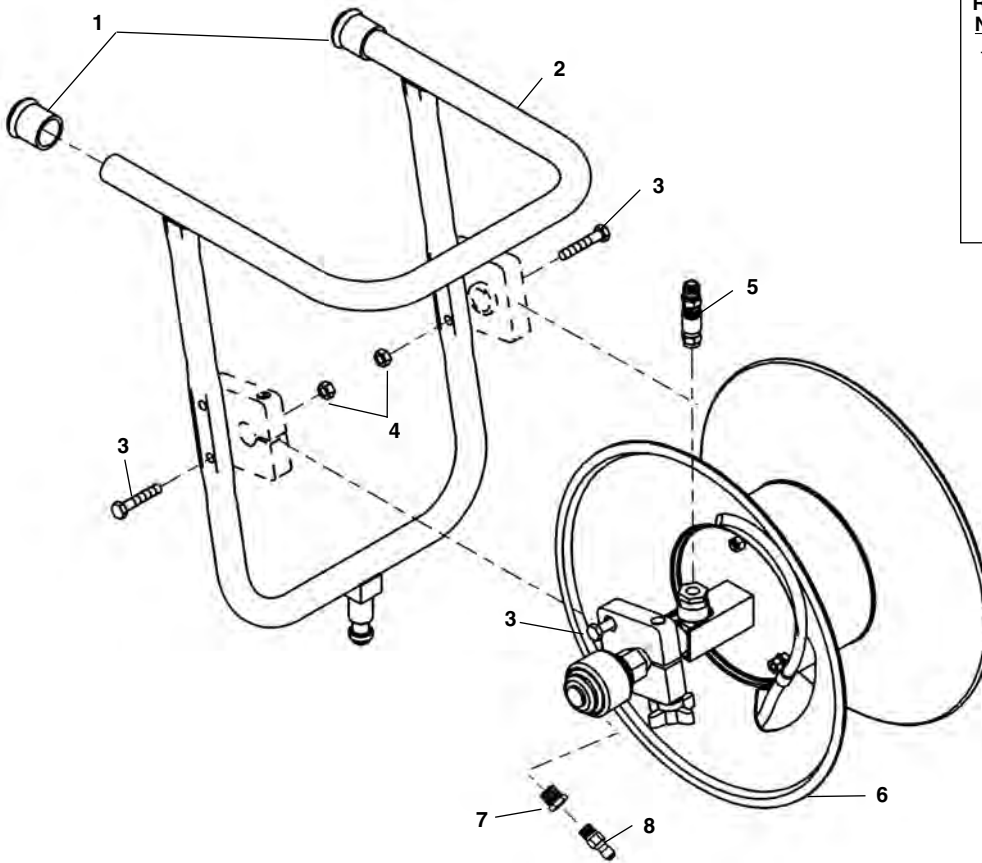

## H-38 Reel Assembly

**NOTE: Order parts by Catalog Number Only.  
DO NOT order by Reference Number.**

Ref. No.	Catalog No.	Description
—	64862	H-38 Hose Reel Assembly
1	66022	Hose Reel Stand
2	37962	Rubber Tip (2)
3	60230	Hex Nut $\frac{5}{16}$ " - 18 (4)
4	60080	Lock Washer $\frac{5}{16}$ " (4)
5	47987	Reducing Bushing $\frac{3}{8}$ " - $\frac{1}{4}$ " NPT
6	66047	Output Hose Assembly
7	48002	Quick Connect - Male
8	43847	Hex Screw $\frac{5}{16}$ " - 18 x $1\frac{1}{2}$ " (4)
9	48022	Hose Reel
10	35275	Spring

## Reel Components

Ref. No.	Catalog No.	Description
—	48022	Hose Reel COMPLETE
1	67677	Reel Lock
2	67682	Lock Nut
3	67687	Sleeve
4	67692	Reducer Bushing, $\frac{1}{2}$ " - $\frac{1}{4}$ " NPT M
5	67697	Swivel Connector
6	67702	Service Kit, Swivel
7	85910	Hex Screw, $\frac{5}{16}$ " - 18 x 1" (2)
8	67707	Bearing Block, Plain
9	67712	Bracket, Lock Side
10	75110	Hex Nut, $\frac{5}{16}$ " - 18 (2)
11	67717	Spacer (2)
12	67727	Bracket, Plain
13	67732	Knob, Drag Brake
14	67737	Crank
15	67742	Bearing Block, Drag
16	67747	Hex Screw, $\frac{5}{16}$ " - 18 x $3\frac{1}{2}$ "

## H-5 Hose Reel Assembly

**NOTE: Order parts by Catalog Number Only.  
DO NOT order by Reference Number.**

Ref. No.	Catalog No.	Description
—	62882	H-5 Hose Reel Assembly
1	37962	Rubber Foot
2	64022	Frame, Hose Reel
3	89870	Hex Screw, $\frac{5}{16}$ " - 18 x $1\frac{3}{4}$ "
4	75110	Hex Lock Nut, $\frac{5}{16}$ " - 18
5	64032	Hex Nipple, $\frac{1}{4}$ "
6	64027	Hose Reel COMPLETE
7	47987	Reducer Bushing, $\frac{3}{8}$ M x $\frac{1}{4}$ F
8	48487	Quick Connect, Male