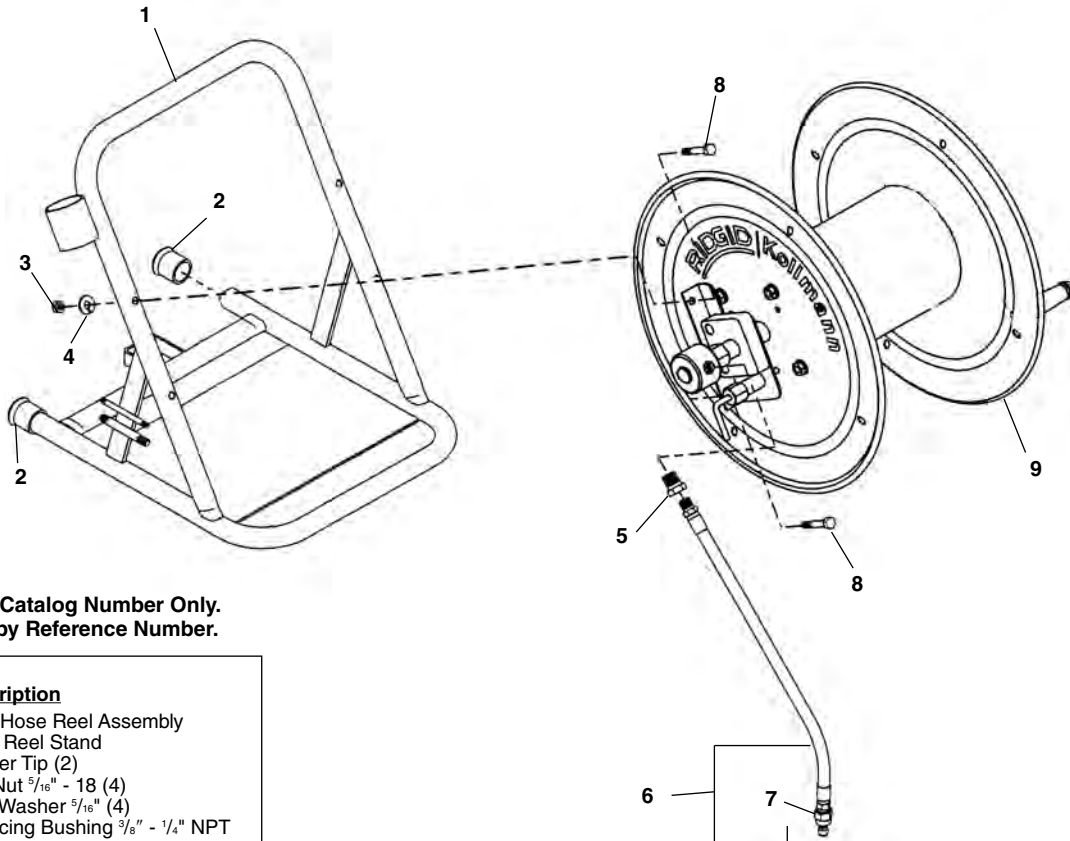

### H-38 Reel Assembly

**NOTE: Order parts by Catalog Number Only.  
DO NOT order by Reference Number.**

Ref. No.	Catalog No.	Description
—	64862	H-38 Hose Reel Assembly
1	66022	Hose Reel Stand
2	37962	Rubber Tip (2)
3	60230	Hex Nut $\frac{5}{16}$ " - 18 (4)
4	60080	Lock Washer $\frac{5}{16}$ " (4)
5	48152	Reducing Bushing $\frac{3}{8}$ " - $\frac{1}{4}$ " NPT
6	66047	Output Hose Assembly
7	48002	Quick Connect - Male
8	43847	Hex Screw $\frac{5}{16}$ " - 18 x $1\frac{1}{2}$ " (4)
9	48022	Hose Reel
10	35275	Spring

### Reel Components

Ref. No.	Catalog No.	Description
—	48022	Hose Reel COMPLETE
1	67677	Reel Lock
2	67682	Lock Nut
3	67687	Sleeve
4	67692	Reducer Bushing, $\frac{1}{2}$ " - $\frac{1}{4}$ " NPT M
5	67697	Swivel Connector
6	67702	Service Kit, Swivel
7	85910	Hex Screw, $\frac{5}{16}$ " - 18 x 1" (2)
8	67707	Bearing Block, Plain
9	67712	Bracket, Lock Side
10	75110	Hex Nut, $\frac{5}{16}$ " - 18 (2)
11	67717	Spacer (2)
12	67727	Bracket, Plain
13	67732	Knob, Drag Brake
14	67737	Crank
15	67742	Bearing Block, Drag
16	67747	Hex Screw, $\frac{5}{16}$ " - 18 x $3\frac{1}{2}$ "

## H-38 Reel Assembly

**NOTE: Order parts by Catalog Number Only.  
DO NOT order by Reference Number.**

Ref. No.	Catalog No.	Description
—	64862	H-38 Hose Reel Assembly
1	66022	Hose Reel Stand
2	37962	Rubber Tip (2)
3	60230	Hex Nut $\frac{5}{16}$ " - 18 (4)
4	60080	Lock Washer $\frac{5}{16}$ " (4)
5	47987	Reducing Bushing $\frac{3}{8}$ " - $\frac{1}{4}$ " NPT
6	66047	Output Hose Assembly
7	48002	Quick Connect - Male
8	43847	Hex Screw $\frac{5}{16}$ " - 18 x $1\frac{1}{2}$ " (4)
9	48022	Hose Reel
10	35275	Spring