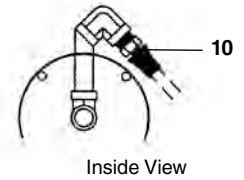

### H-38 Reel Assembly

**NOTE: Order parts by Catalog Number Only.  
DO NOT order by Reference Number.**

Ref. No.	Catalog No.	Description
—	64862	H-38 Hose Reel Assembly
1	66022	Hose Reel Stand
2	37962	Rubber Tip (2)
3	60230	Hex Nut $\frac{5}{16}$ " - 18 (4)
4	60080	Lock Washer $\frac{5}{16}$ " (4)
5	48152	Reducing Bushing $\frac{3}{8}$ " - $\frac{1}{4}$ " NPT
6	66047	Output Hose Assembly
7	48002	Quick Connect - Male
8	43847	Hex Screw $\frac{5}{16}$ " - 18 x $1\frac{1}{2}$ " (4)
9	48022	Hose Reel
10	35275	Spring

### Reel Components

Ref. No.	Catalog No.	Description
—	48022	Hose Reel COMPLETE
1	67677	Reel Lock
2	67682	Lock Nut
3	67687	Sleeve
4	67692	Reducer Bushing, $\frac{1}{2}$ " - $\frac{1}{4}$ " NPT M
5	67697	Swivel Connector
6	67702	Service Kit, Swivel
7	85910	Hex Screw, $\frac{5}{16}$ " - 18 x 1" (2)
8	67707	Bearing Block, Plain
9	67712	Bracket, Lock Side
10	75110	Hex Nut, $\frac{5}{16}$ " - 18 (2)
11	67717	Spacer (2)
12	67727	Bracket, Plain
13	67732	Knob, Drag Brake
14	67737	Crank
15	67742	Bearing Block, Drag
16	67747	Hex Screw, $\frac{5}{16}$ " - 18 x $3\frac{1}{2}$ "

## H-5 Hose Reel Assembly

**NOTE: Order parts by Catalog Number Only.  
DO NOT order by Reference Number.**

Ref. No.	Catalog No.	Description
—	62882	H-5 Hose Reel Assembly
1	37962	Rubber Foot
2	64022	Frame, Hose Reel
3	89870	Hex Screw, $\frac{5}{16}$ " - 18 x $1\frac{3}{4}$ "
4	75110	Hex Lock Nut, $\frac{5}{16}$ " - 18
5	64032	Hex Nipple, $\frac{1}{4}$ "
6	64027	Hose Reel COMPLETE
7	47987	Reducer Bushing, $\frac{3}{8}$ M x $\frac{1}{4}$ F
8	48487	Quick Connect, Male