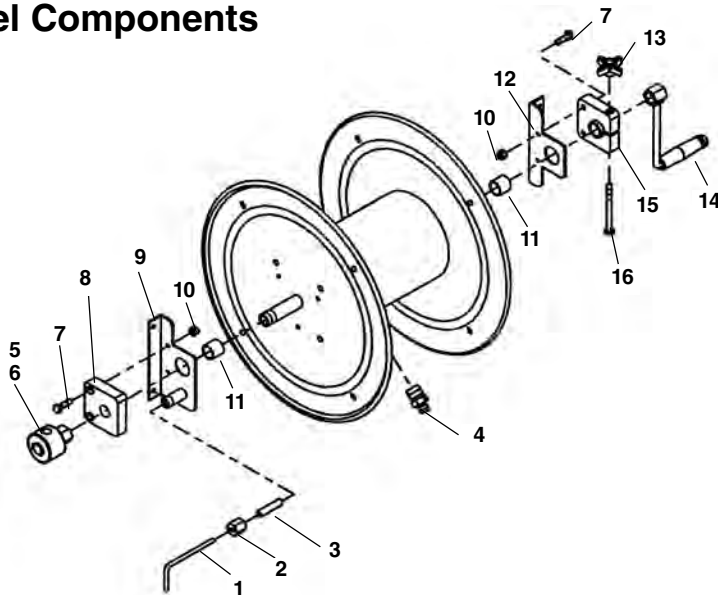

### H-38 Reel Assembly

**NOTE: Order parts by Catalog Number Only.  
DO NOT order by Reference Number.**

Ref. No.	Catalog No.	Description
—	64862	H-38 Hose Reel Assembly
1	66022	Hose Reel Stand
2	37962	Rubber Tip (2)
3	60230	Hex Nut $\frac{5}{16}$ " - 18 (4)
4	60080	Lock Washer $\frac{5}{16}$ " (4)
5	48152	Reducing Bushing $\frac{3}{8}$ " - $\frac{1}{4}$ " NPT
6	66047	Output Hose Assembly
7	48002	Quick Connect - Male
8	43847	Hex Screw $\frac{5}{16}$ " - 18 x $1\frac{1}{2}$ " (4)
9	48022	Hose Reel
10	35275	Spring

### Reel Components

Ref. No.	Catalog No.	Description
—	48022	Hose Reel COMPLETE
1	67677	Reel Lock
2	67682	Lock Nut
3	67687	Sleeve
4	67692	Reducer Bushing, $\frac{1}{2}$ " - $\frac{1}{4}$ " NPT M
5	67697	Swivel Connector
6	67702	Service Kit, Swivel
7	85910	Hex Screw, $\frac{5}{16}$ " - 18 x 1" (2)
8	67707	Bearing Block, Plain
9	67712	Bracket, Lock Side
10	75110	Hex Nut, $\frac{5}{16}$ " - 18 (2)
11	67717	Spacer (2)
12	67727	Bracket, Plain
13	67732	Knob, Drag Brake
14	67737	Crank
15	67742	Bearing Block, Drag
16	67747	Hex Screw, $\frac{5}{16}$ " - 18 x $3\frac{1}{2}$ "

## H-38 Reel Assembly

**NOTE: Order parts by Catalog Number Only.  
DO NOT order by Reference Number.**

Ref. No.	Catalog No.	Description
—	64862	H-38 Hose Reel Assembly
1	66022	Hose Reel Stand
2	37962	Rubber Tip (2)
3	60230	Hex Nut $\frac{5}{16}$ " - 18 (4)
4	60080	Lock Washer $\frac{5}{16}$ " (4)
5	47987	Reducing Bushing $\frac{3}{8}$ " - $\frac{1}{4}$ " NPT
6	66047	Output Hose Assembly
7	48002	Quick Connect - Male
8	43847	Hex Screw $\frac{5}{16}$ " - 18 x $1\frac{1}{2}$ " (4)
9	48022	Hose Reel
10	35275	Spring