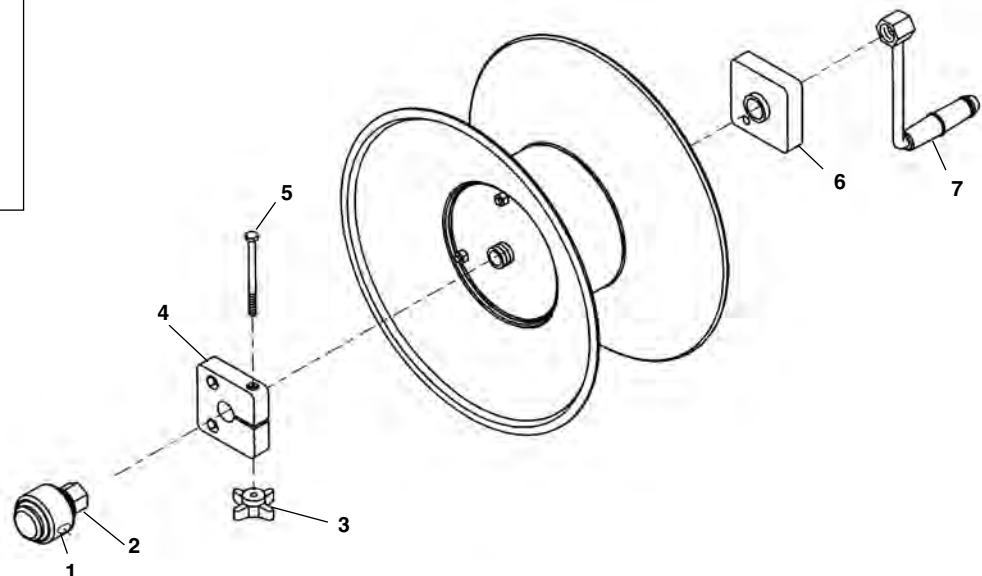

## Reel Components

Ref. No.	Catalog No.	Description
—	48022	Hose Reel COMPLETE
1	67677	Reel Lock
2	67682	Lock Nut
3	67687	Sleeve
4	67692	Reducer Bushing, $\frac{1}{2}$ " - $\frac{1}{4}$ " NPT M
5	67697	Swivel Connector
6	67702	Service Kit, Swivel
7	85910	Hex Screw, $\frac{5}{16}$ " - 18 x 1" (2)
8	67707	Bearing Block, Plain
9	67712	Bracket, Lock Side
10	75110	Hex Nut, $\frac{5}{16}$ " - 18 (2)
11	67717	Spacer (2)
12	67727	Bracket, Plain
13	67732	Knob, Drag Brake
14	67737	Crank
15	67742	Bearing Block, Drag
16	67747	Hex Screw, $\frac{5}{16}$ " - 18 x $3\frac{1}{2}$ "

## H-5 Hose Reel Assembly

**NOTE: Order parts by Catalog Number Only.  
DO NOT order by Reference Number.**

Ref. No.	Catalog No.	Description
—	62882	H-5 Hose Reel Assembly
1	37962	Rubber Foot
2	64022	Frame, Hose Reel
3	89870	Hex Screw, $\frac{5}{16}$ " - 18 x $1\frac{3}{4}$ "
4	75110	Hex Lock Nut, $\frac{5}{16}$ " - 18
5	64032	Hex Nipple, $\frac{1}{4}$ "
6	64027	Hose Reel COMPLETE
7	47987	Reducer Bushing, $\frac{3}{8}$ M x $\frac{1}{4}$ F
8	48487	Quick Connect, Male

Cart with Hose Reel

NOTE: Order parts by Catalog Number Only.  
DO NOT order by Reference Number.

Ref. No.	Catalog No.	Description
—*	64737	H-30 Cart with Hose Reel
1	47977	Cart Handle
2	23617	Carriage Bolt, 3/8" - 16 x 2" (2)
3	27017	Screw, #12 - 24 x 5/8" (4)
4	47972	Latch (2)
5	45275	Screw, #10 - 24 x 1/2"
6	48012	Spring Clip
7	47967	Frame Weldment
8	61470	Rubber Plug
9	60050	Retaining Ring (4)
10	23597	Wheel (2)
11	48007	Cinch Strap
12	47982	Wing Nut, 3/8" (2)
13	60230	Hex Nut, 5/16" (4)
14	60080	Lock Washer 3/16" (4)
15	23607	End Cap (2)
16	48487	Quick Connect, Male 1/4" NPT
17	47987	Reducer Bushing, 3/8" - 1/4" NPT F
18	48022	Hose Reel Complete
19	43847	Hex Screw, 5/16" - 18 x 1 1/2" (4)
20	35275	Spring