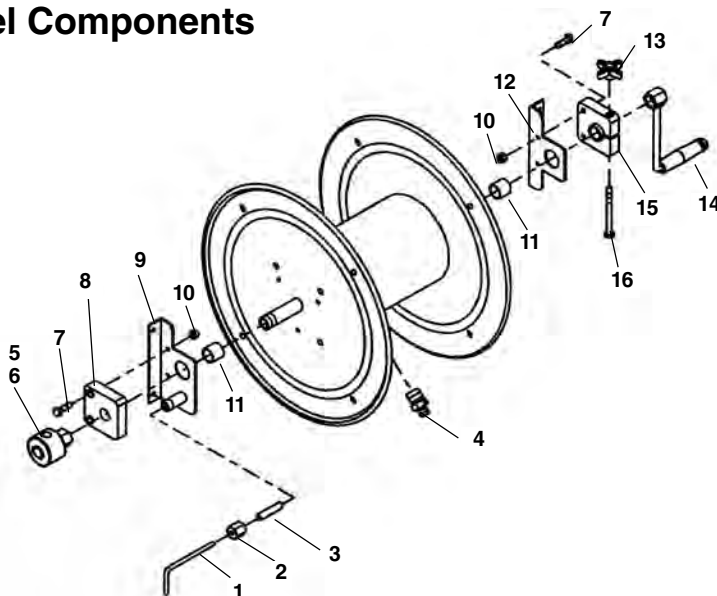

Reel Components

Ref. No.	Catalog No.	Description
—	48022	Hose Reel COMPLETE
1	67677	Reel Lock
2	67682	Lock Nut
3	67687	Sleeve
4	67692	Reducer Bushing, $\frac{1}{2}$" - $\frac{1}{4}$" NPT M
5	67697	Swivel Connector
6	67702	Service Kit, Swivel
7	85910	Hex Screw, $\frac{5}{16}$" - 18 x 1" (2)
8	67707	Bearing Block, Plain
9	67712	Bracket, Lock Side
10	75110	Hex Nut, $\frac{5}{16}$" - 18 (2)
11	67717	Spacer (2)
12	67727	Bracket, Plain
13	67732	Knob, Drag Brake
14	67737	Crank
15	67742	Bearing Block, Drag
16	67747	Hex Screw, $\frac{5}{16}$" - 18 x $3\frac{1}{2}$"